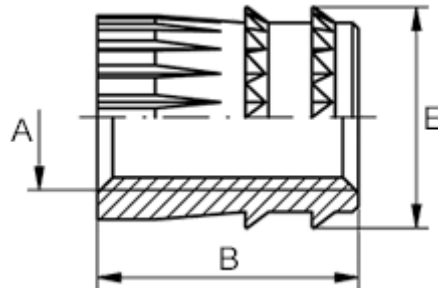

Data Sheet

Article number: 12831000030800
Description: KLEE-coil 831 000 030.800
M3 Brass

Measures

Female thread A	= M3
Length B	= 8.0
Max outer diameter E	= 6.0
Number of cramping feathers	= 2
Recommended bore diameter	= 4.9 to 5